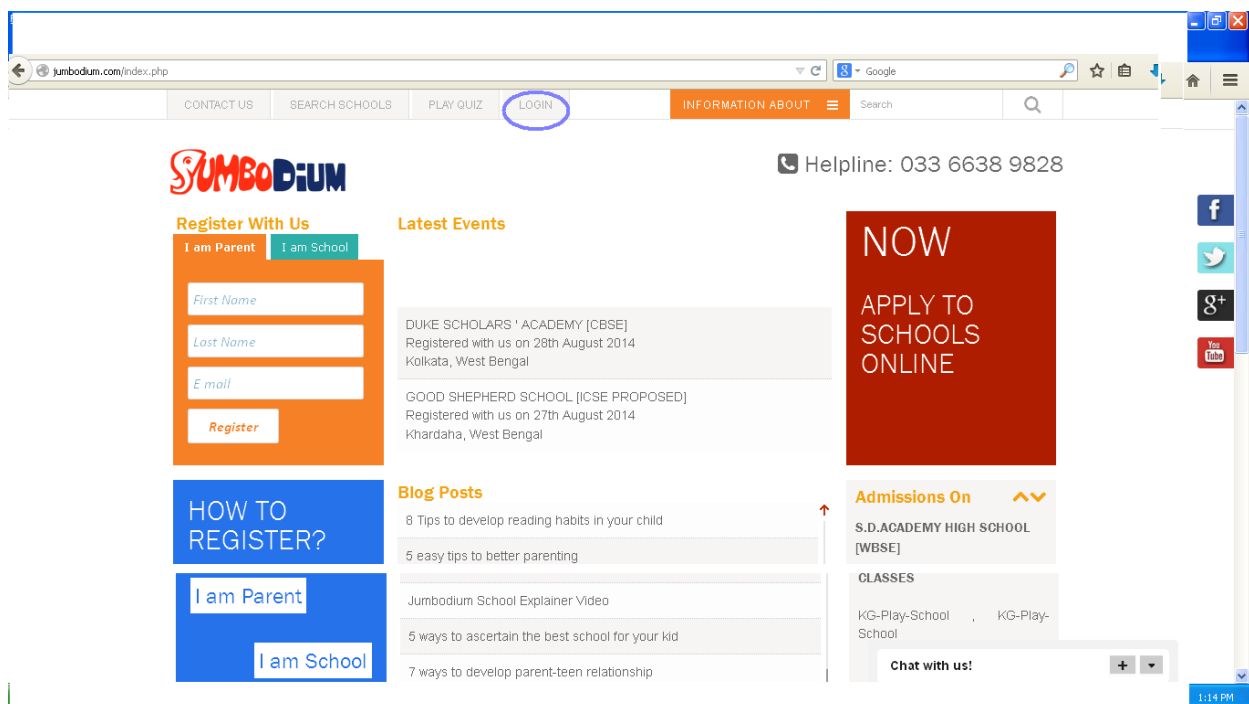

How To Login

Step 1- You need to visit the website www.jumbodium.com from your Internet Browser.

Step 2- The Jumbodium landing website page will appear on the screen and there you will find an option of LOGIN in the upper side of the page as indicated below: